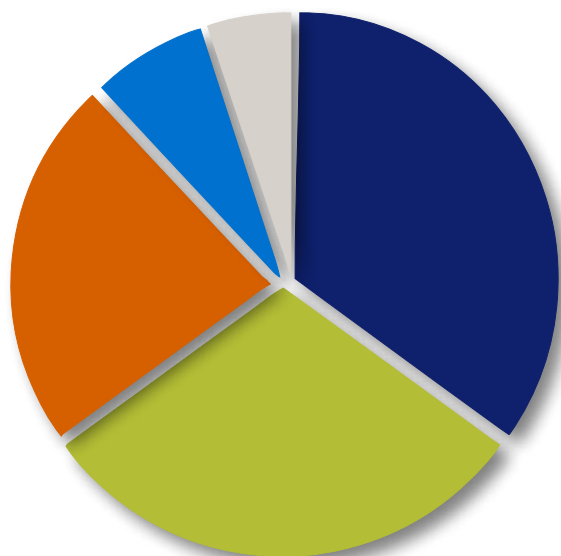

2021-2022 PARTNER FUNDING *(excludes CBF Global)* *Contributions given by CBFNC to ministry partners.*