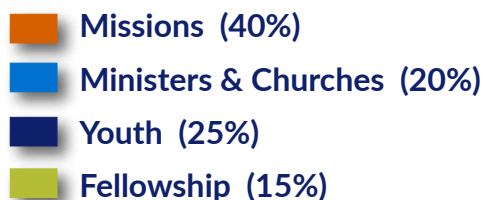

ENHANCE OUR

Fellowship

THANK YOU FOR YOUR GENEROUS SUPPORT of the mission and ministry of CBFNC. Because of you, the love of Christ has been shown to newcomers, young leaders, struggling congregations, transitioning clergy and many individuals across our state. Your generosity honors the work that CBFNC does and supports our ministries to equip churches and their leaders, engage students and young adults and embrace neighbors through missions.

2021-2022 CBFNC MISSIONS & MINISTRY BUDGET