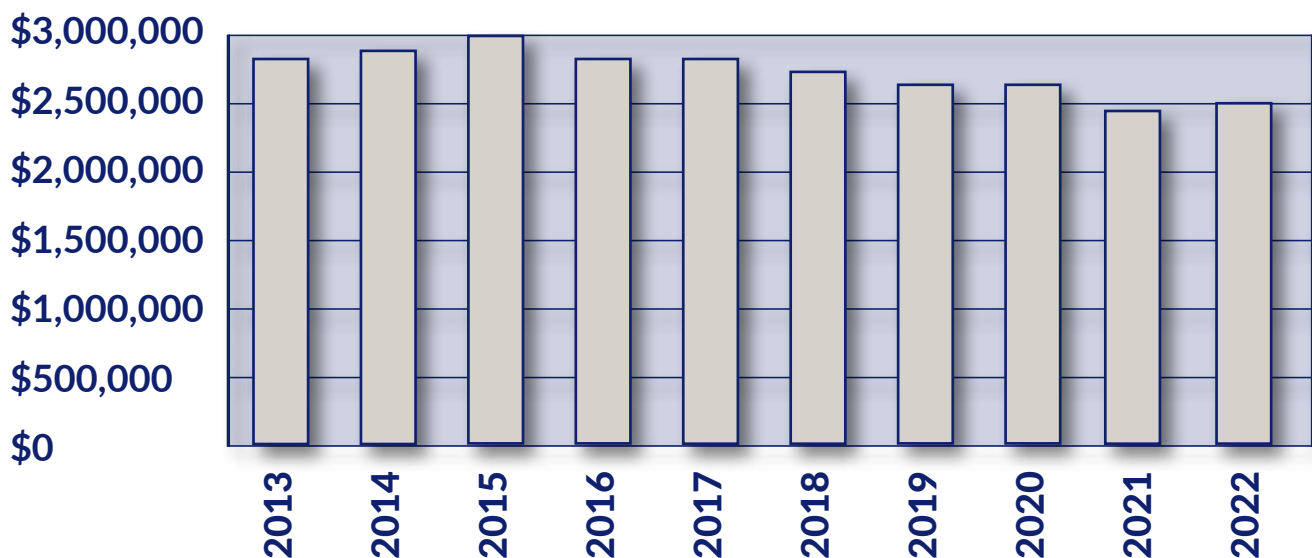

10-YEAR GIVING HISTORY