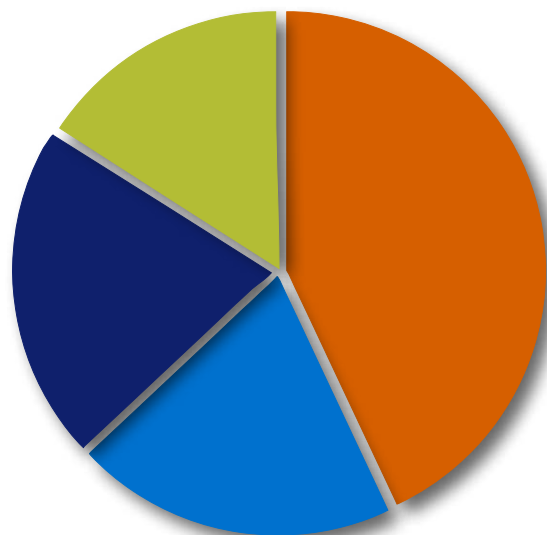

ENHANCE OUR

Fellowship

THANK YOU FOR YOUR GENEROUS SUPPORT of the mission and ministry of CBFNC. Because of you, the love of Christ has been shown to newcomers, young leaders, struggling congregations, transitioning clergy and many individuals across our state. Your generosity honors the work that CBFNC does and supports our ministries to equip churches and their leaders, engage students and young adults and embrace neighbors through missions.

2021-2022 CBFNC MISSIONS & MINISTRY BUDGET