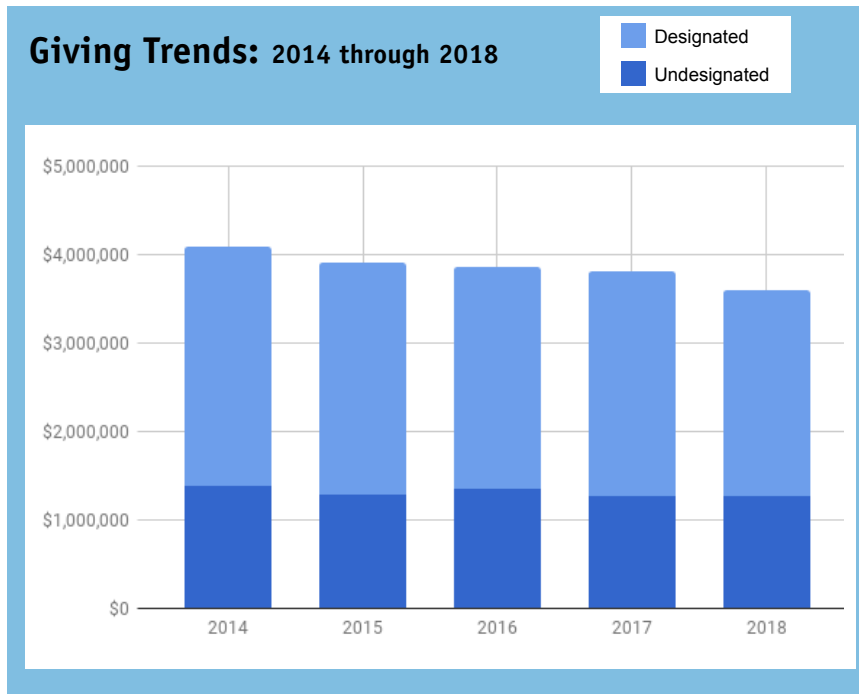

partner churches

Churches making contributions October 2016 - March 2018

In the 2017-2018 budget year, undesignated gifts totaled \$1.26 million, breakeven with the previous year. Designated gifts exceeded \$2.3 million, resulting in total gifts of \$3.59 million.