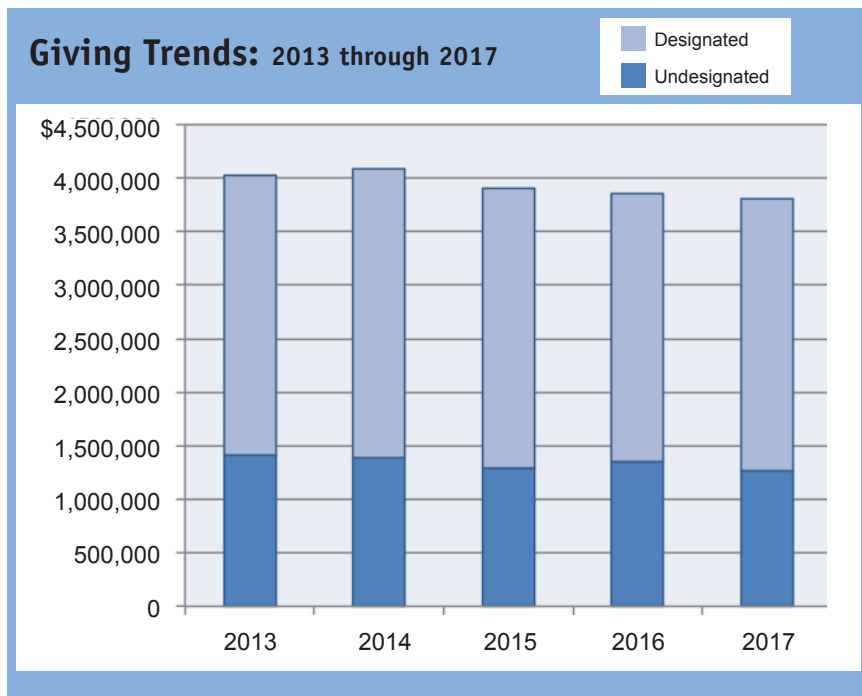

partner churches

Churches making contributions October 2015 - March 2017

In the 2016-2017 budget year, undesignated gifts totaled \$1.26 million, a 5.6% decrease over the previous year. Designated gifts exceeded \$2.4 million, resulting in total gifts of \$3.71 million.