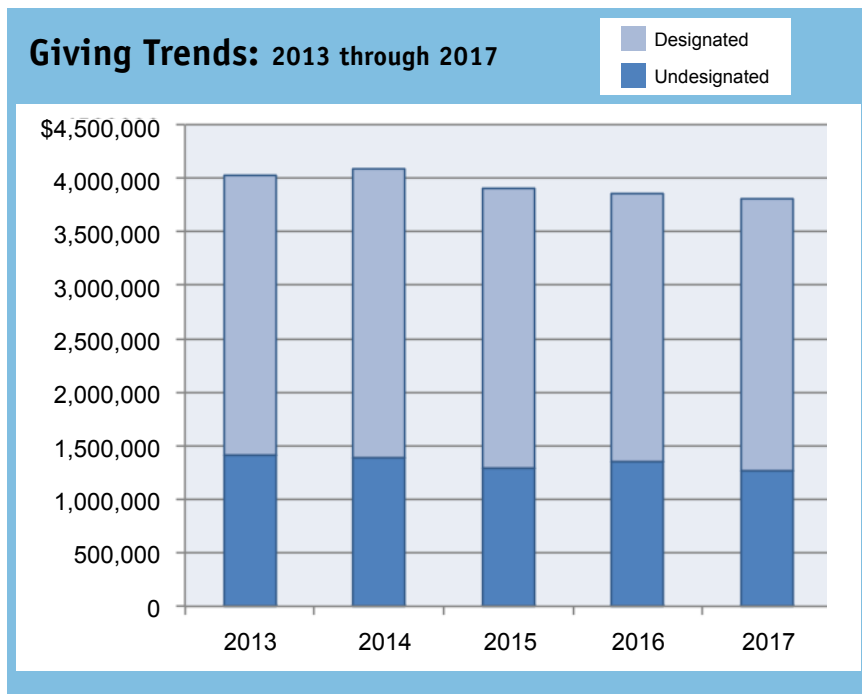

partner churches

Churches making contributions October 2015 - March 2017

In the 2016-2017 budget year, undesignated gifts totaled \$1.26 million, a 5.6% decrease over the previous year. Designated gifts exceeded \$2.4 million, resulting in total gifts of \$3.71 million.