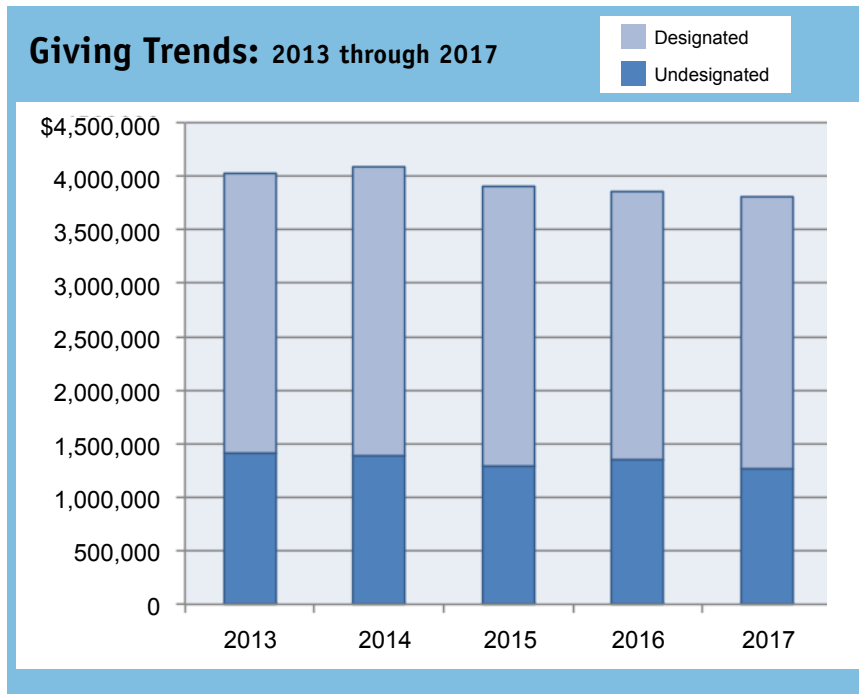

partner churches

Churches making contributions October 2015 - March 2017

In the 2016-2017 budget year, undesignated gifts totaled \$1.26 million, a 5.6% decrease over the previous year. Designated gifts exceeded \$2.4 million, resulting in total gifts of \$3.71 million.