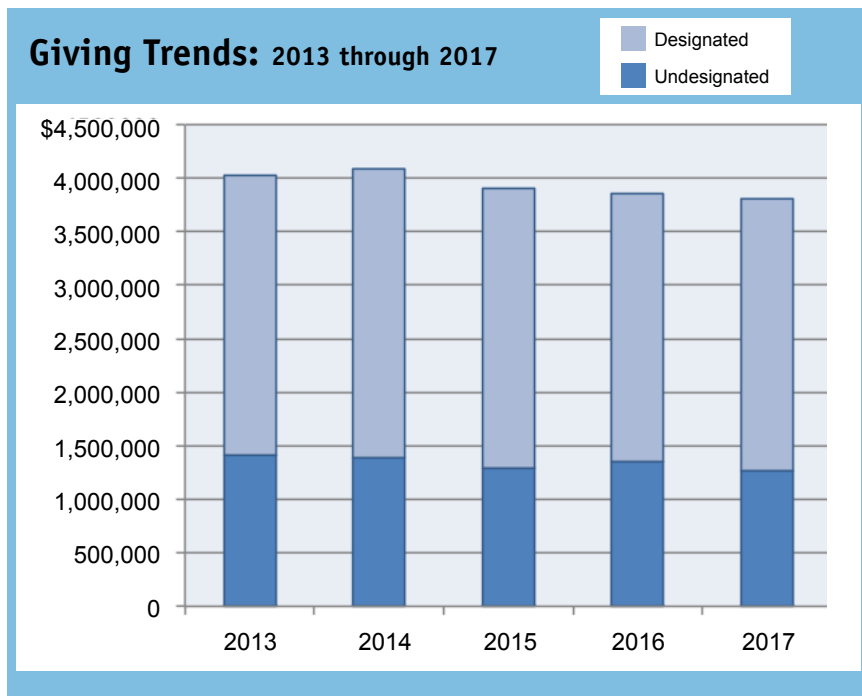

partner churches

Churches making contributions October 2015 - March 2017

In the 2016-2017 budget year, undesignated gifts totaled \$1.26 million, a 5.6% decrease over the previous year. Designated gifts exceeded \$2.4 million, resulting in total gifts of \$3.71 million.